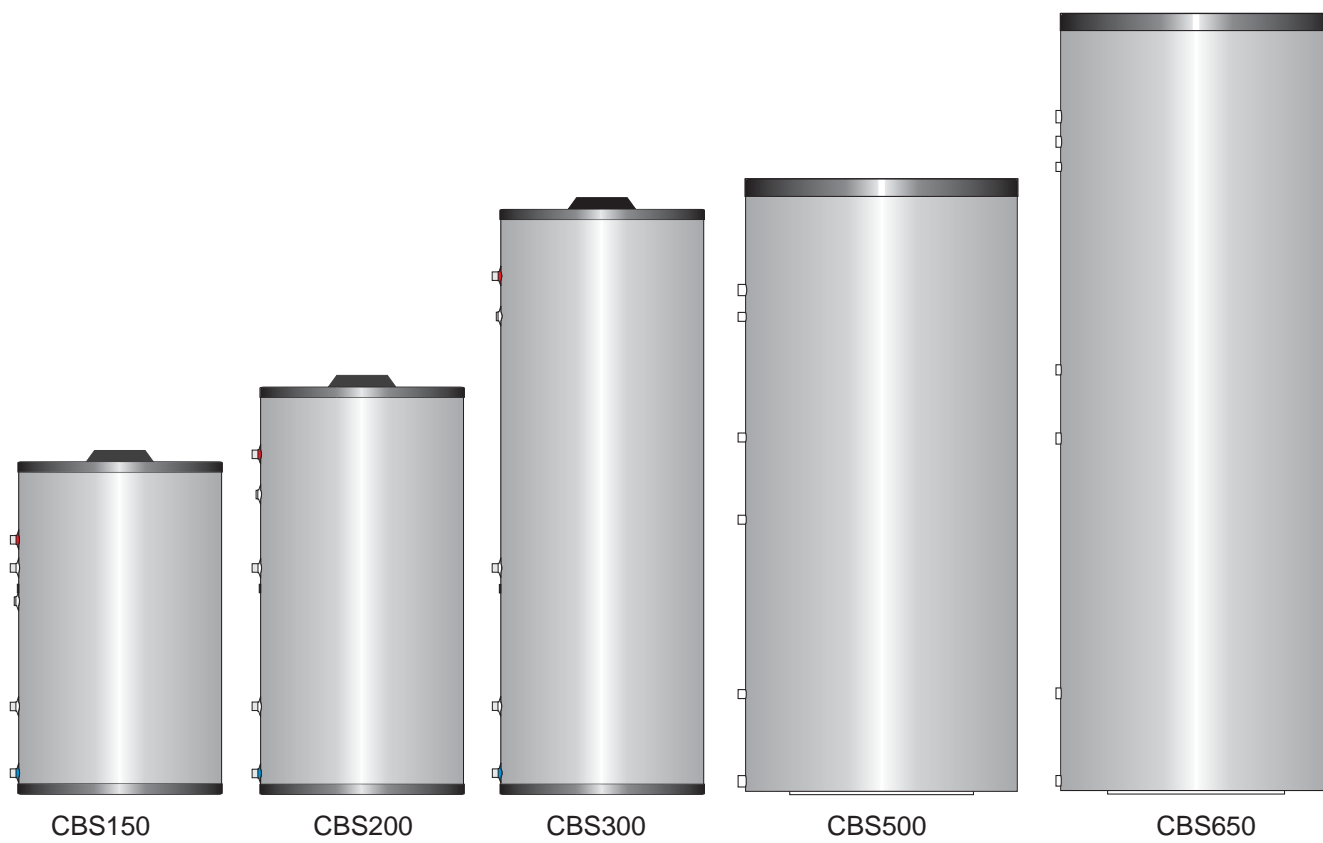

Pos.	Omschrijving	Art.nr.	ComfortBoiler			
			60 Liter		110 Liter	
			CBV	CBH	CBV	CBH
<i>Bouwjaar</i>			<i>1996 - 2005</i>			
300	Mantel CBV/H		X	X	X	X
	Mantel CBV/H wit				X	X
301	Paneel mantel kunststof	S4314700	X	X		
325	Gas kogelkraan 1/2" BIX1/2" BU		X		X	
326	Gasleiding CBV 60		X			
	Gasleiding CBV 110				X	
327	Kabelboom CBV/H	S4349910	X	X	X	X
328	Boiler CB V60		X			
	Boiler CB V110				X	
	Inspectieluik moer CB	S4448700	X	X	X	X
	Inspectieluik moer		X	X	X	X
	Inspectieluik. CBV/H/CBS/ENH	S4448900	X	X	X	X
	Inspectieluik beugel	S4449000	X	X	X	X
329	NTC SHR/Boiler/ZGC T2/T3/T8/T9	S4309700	X	X	X	X
330	Condensafvoerleiding CBV 60		X			
	Condensafvoerleiding CBV 110				X	
350	Leiding boiler-CV-CBV60		X			
	Leiding boiler-CV CBV110				X	
351	Retourleid. toestel/ boilerCBV 60		X			
	Retourleid.toestel /boiler CBV110				X	
352	Retourleiding DWK /boiler CBV/H	S4342800	X	X	X	X
353	Koppelingset boiler combi	S4272100	X		X	
	Wartel m35 30ø	S4259500	X	X	X	X
	Klemring koppeling		X	X	X	X
	Drukkring M35 30ø	S4272100	X	X	X	X
	O-ring ø26,70x 1,78 boiler	S4259800	X	X	X	X
354	Driewegklep huis VC O-ring	S4308200	X	X	X	X
355	Cartridge VC-driewegklep	S4268400	X	X	X	X
	Sleutel cartridge driewegklep	S4452900				
356	Driewegklep motor VC2010 SHR	S4334910	X	X	X	X
357	Leiding driewegklep/retour CBV/H		X	X	X	
370	Koudw. aansluitleid.15 mm CBV/H		X	X	X	X
371	Inlaatcombinatie CBV/H	S4329210	X	X	X	X
372	Warmwateraansluitleiding CBV/H	S4352400	X	X	X	X
373	T-stuk 15x15x12 knel		X	X	X	X
374	Leid. ø15 koud mengv.CBV/H60		X		X	
375	Kruisstuk 15 mm knel		X		X	
376	Leiding ø15 mix CBV/H60	S4352300	X	X	X	X
377	Therm.mengvent. Ø15 knel	S4312500	X	X	X	X
378	Doorstroombegrenzer CBV/H	S4343800	X	X	X	X
379	Kw-leid.Doseervnt./kruisst.CBV/H	S4348500	X	X	X	X
380	Leiding ø15 koud mengvent. SHR		X	X	X	X
381	Leiding overst.inl.comb.CBV/H	S4348200	X	X	X	X

Onderdelen Comfort boiler CBS-Serie