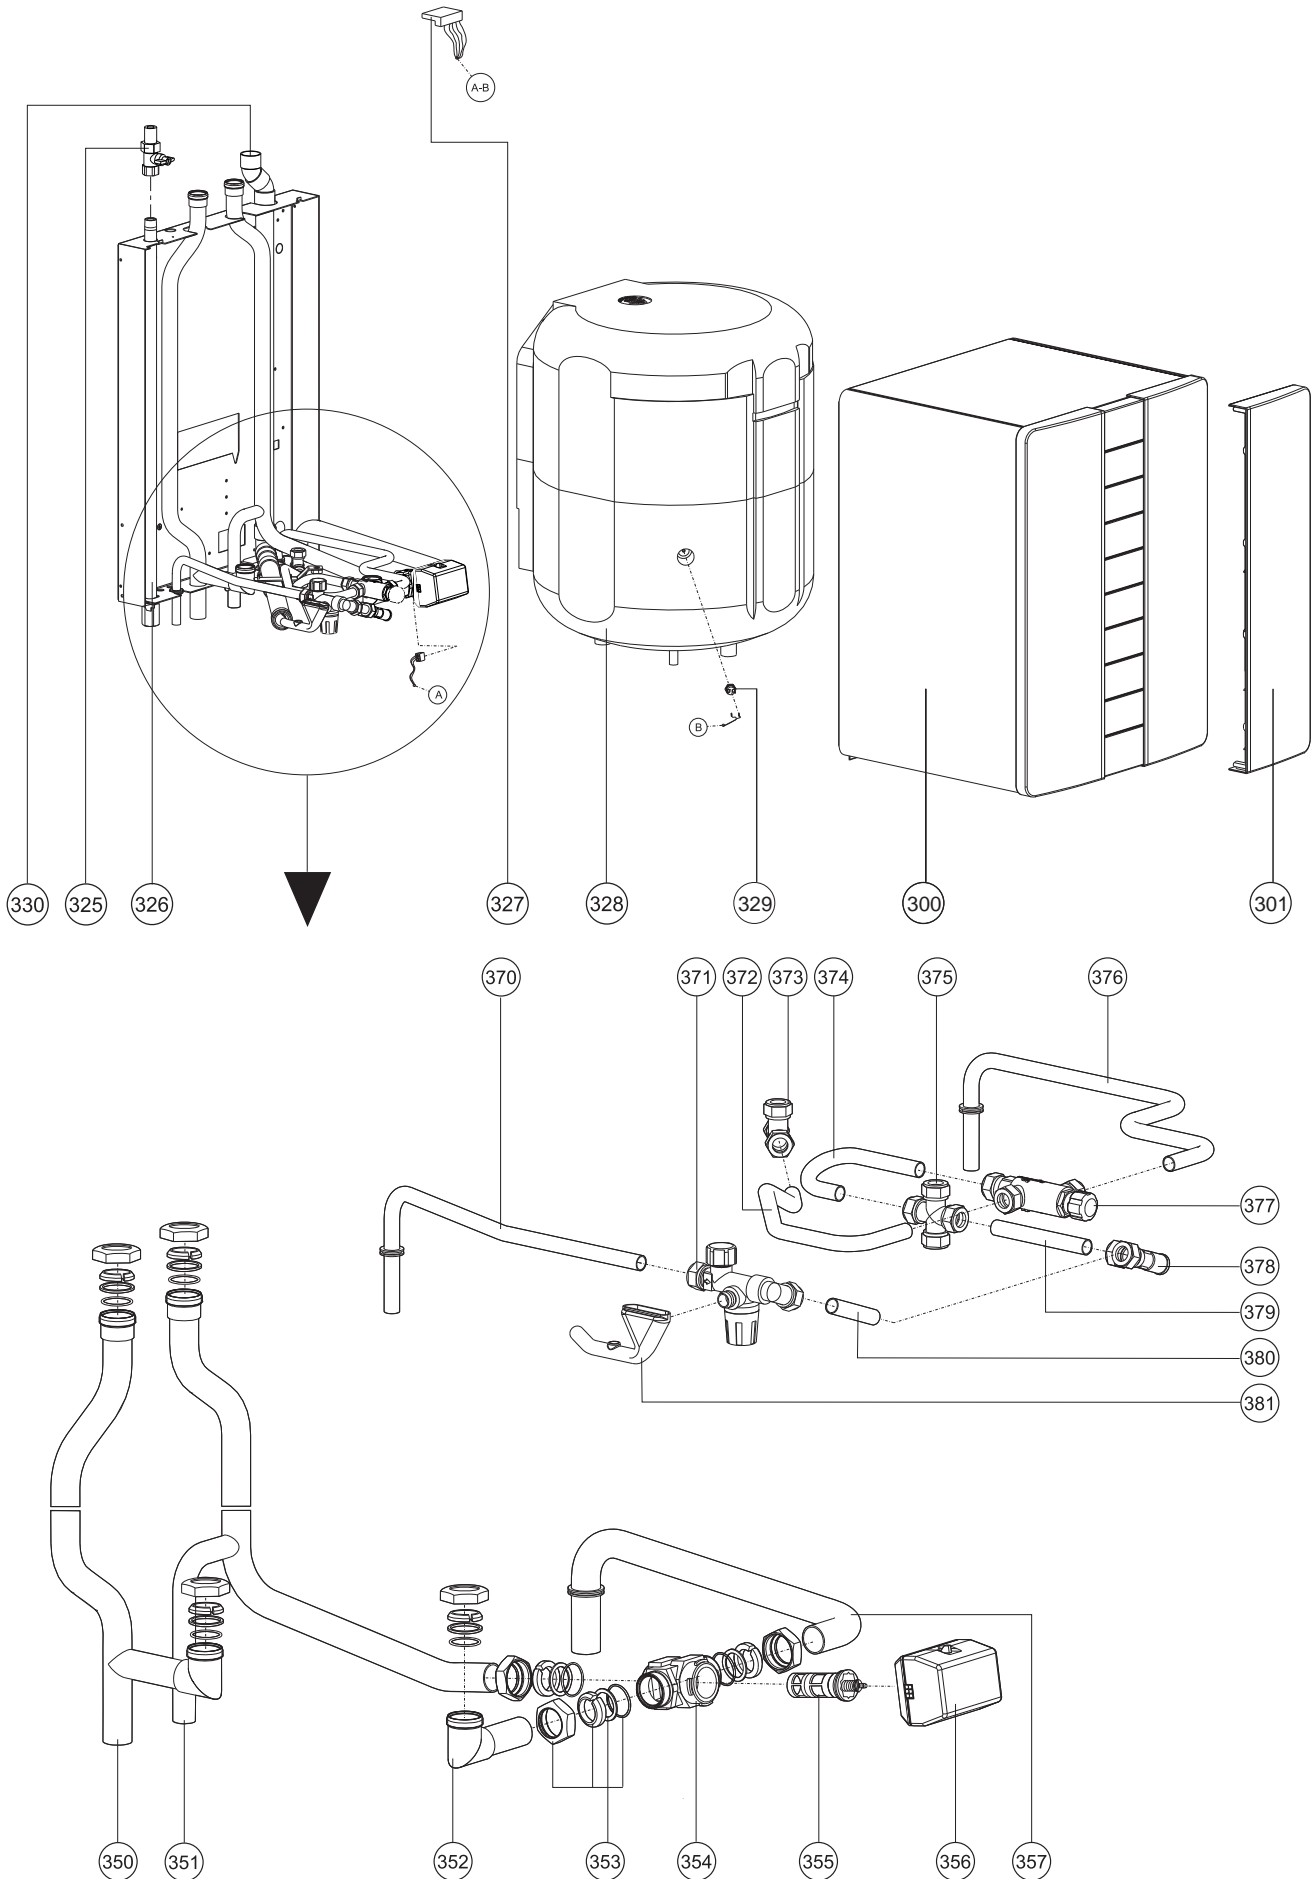

SERVICE-ONDERDELEN CBV/CBH/CBS

ATAG

ComfortBoiler

Hangend

- CBV 60
- CBV 110
- CBH 60
- CBH 110

Staand:

- CBS150
- CBS200
- CBS300
- CBS500
- CBS650

Onderdelen Comfort boiler V60 - V110